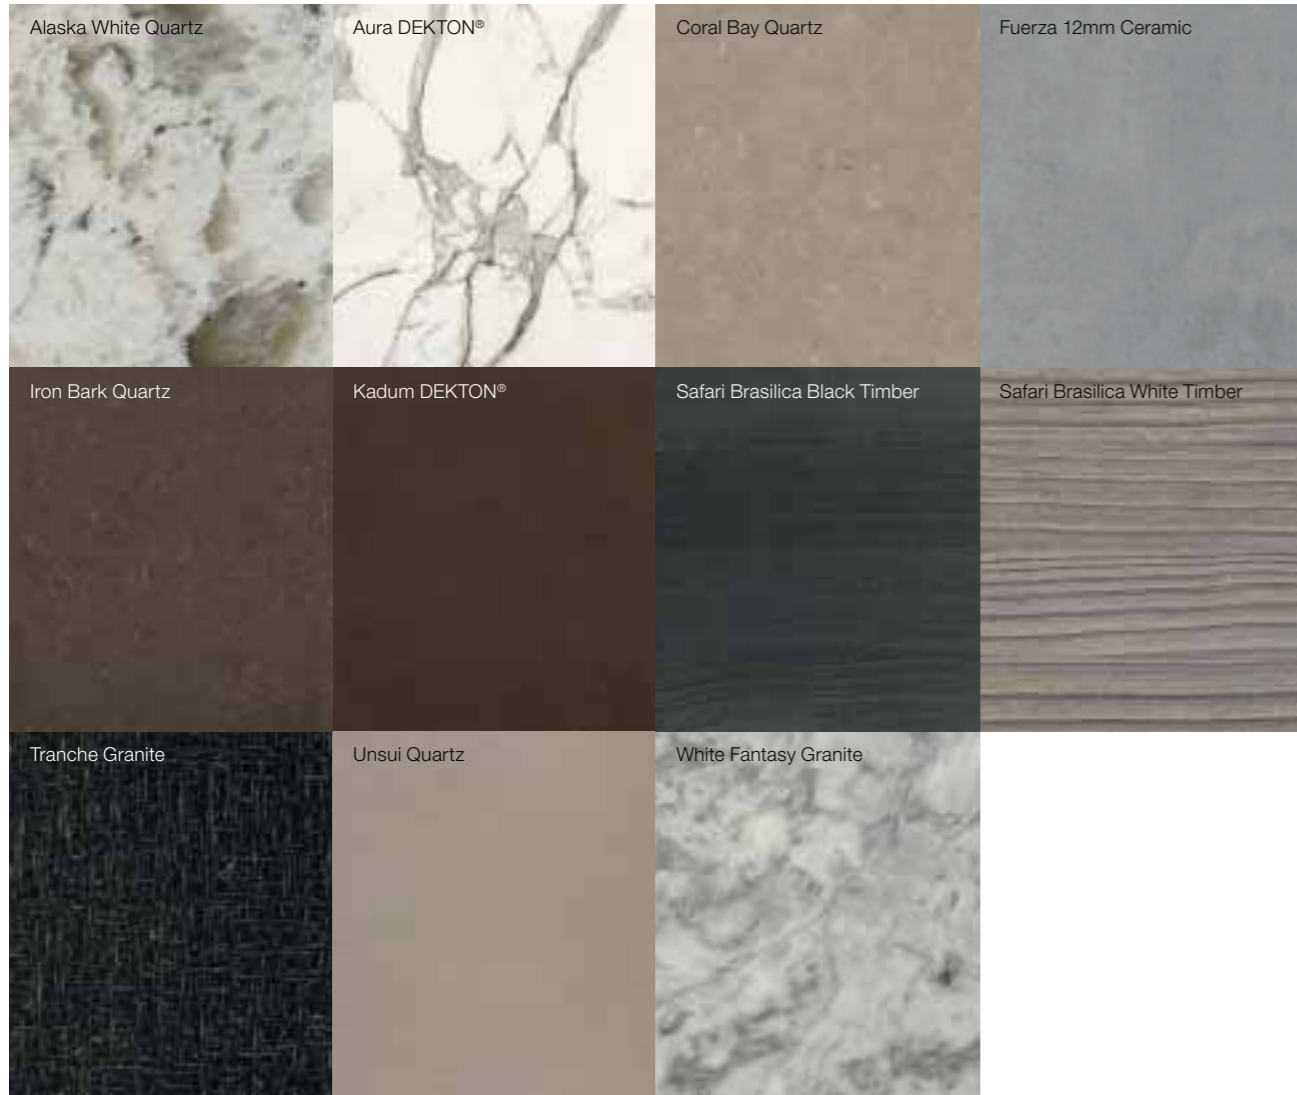

Linear Solid Surface Worktop Finishes