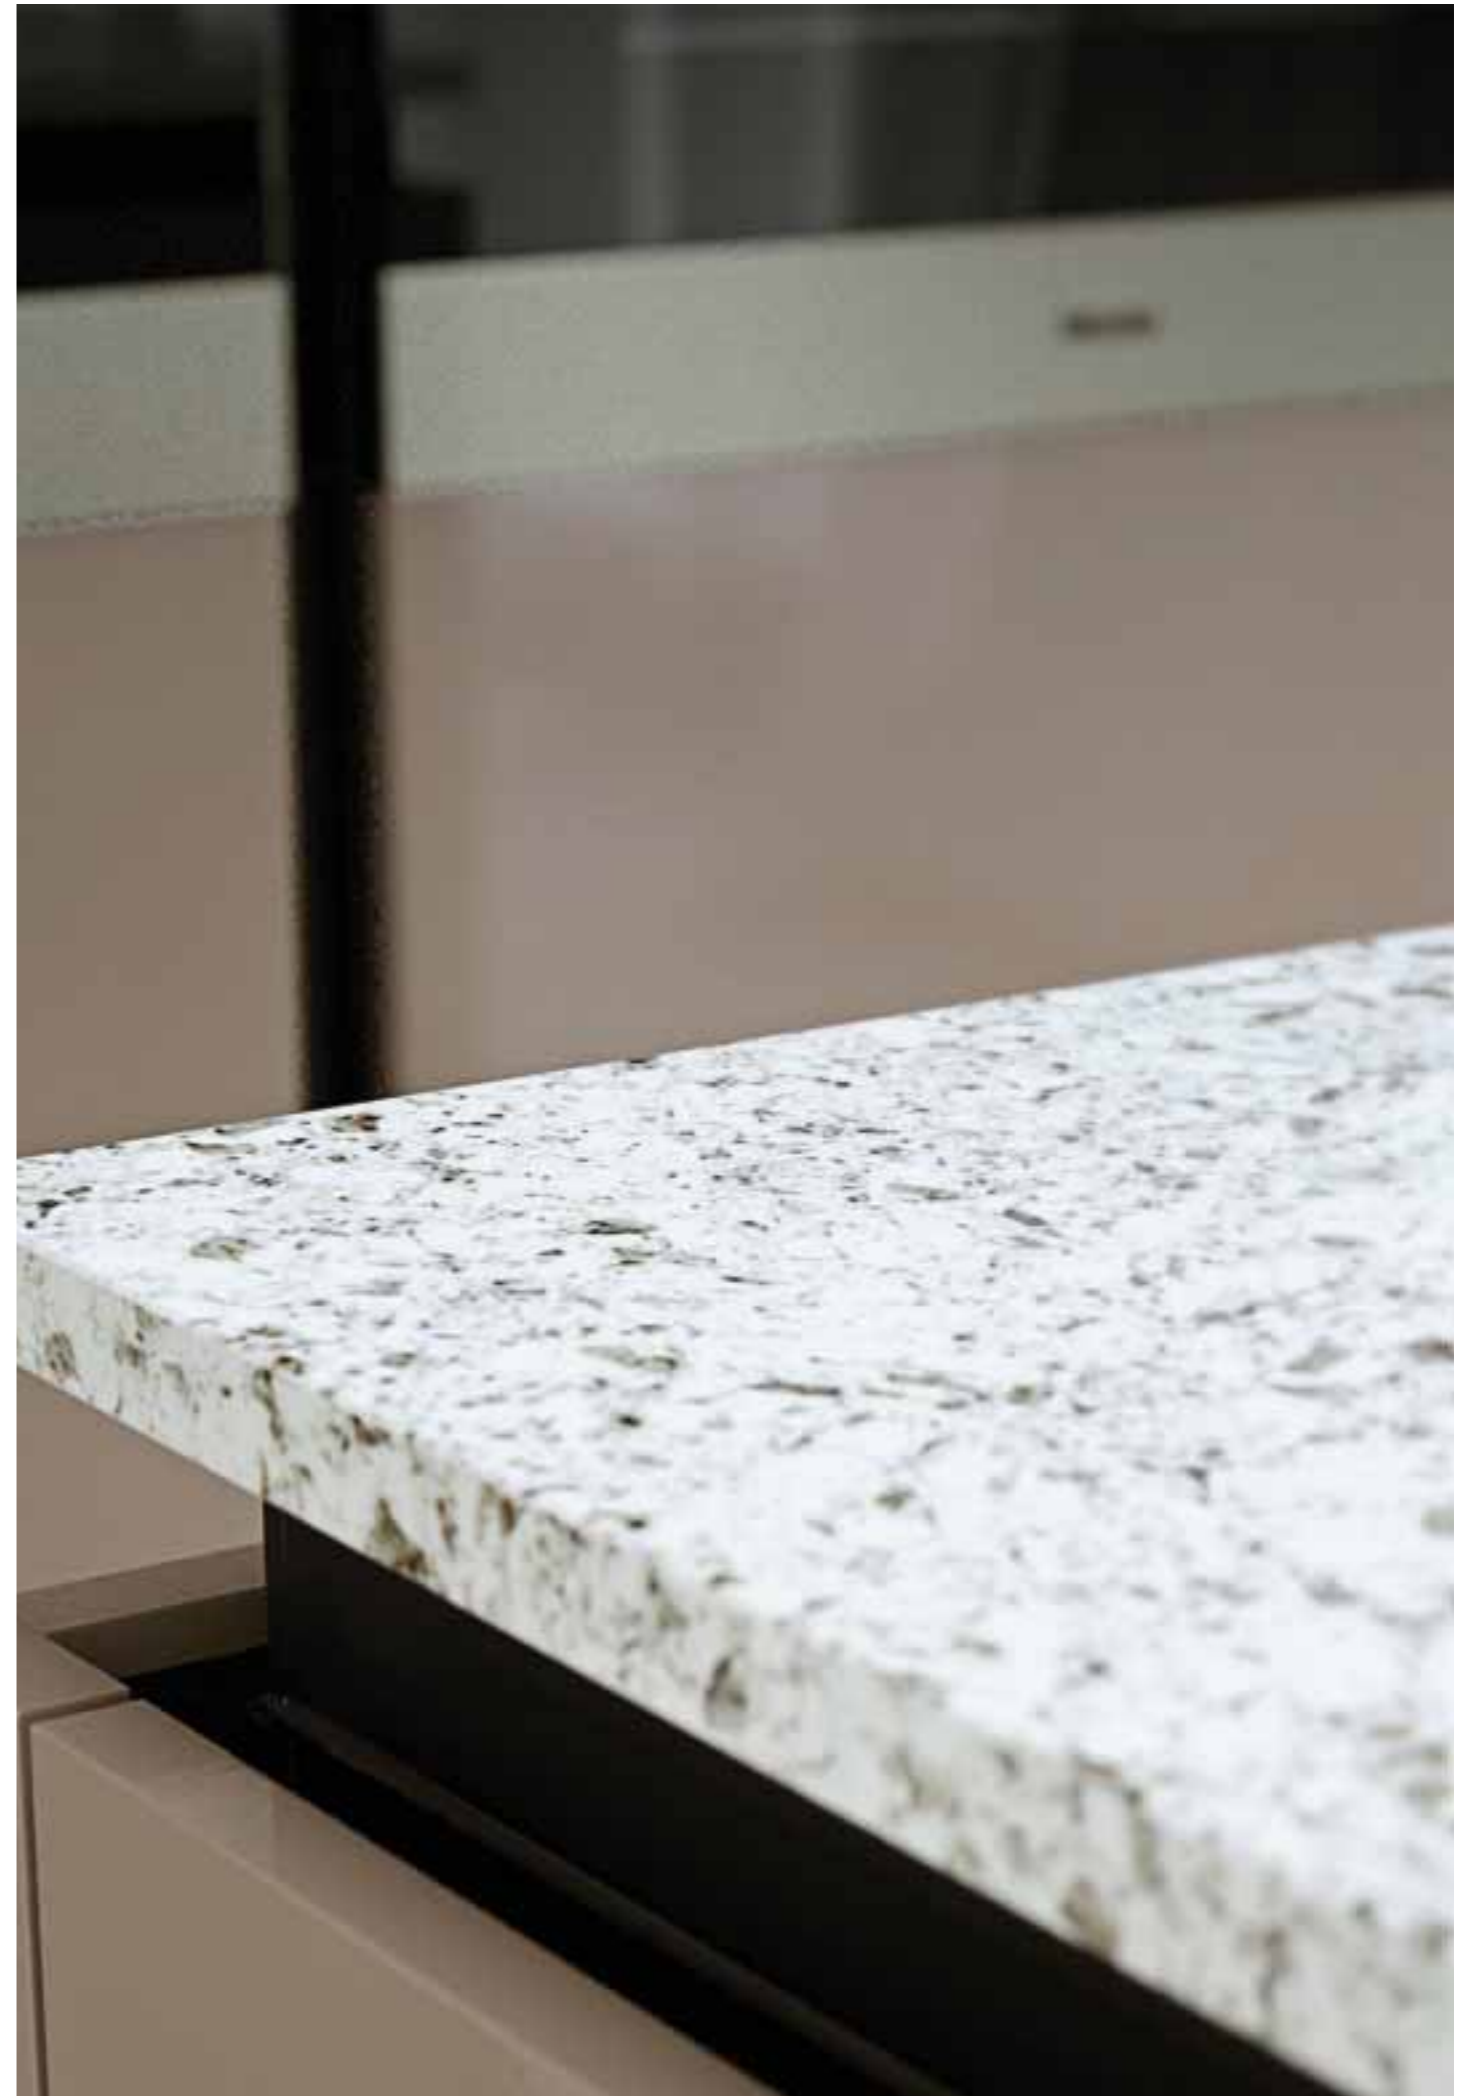

RATIONAL
FUNCTIONAL
& BEAUTIFUL

CLEAN LINES & SUBTLE TONES

The strong earthy tones of *Gloss Basalt* doors create a masterpiece of design with an *Alaska White* quartz work surface.

FORM

Sleek surfaces and delicate details define the visual language of these sensational kitchens that feature irresistible matt tones.