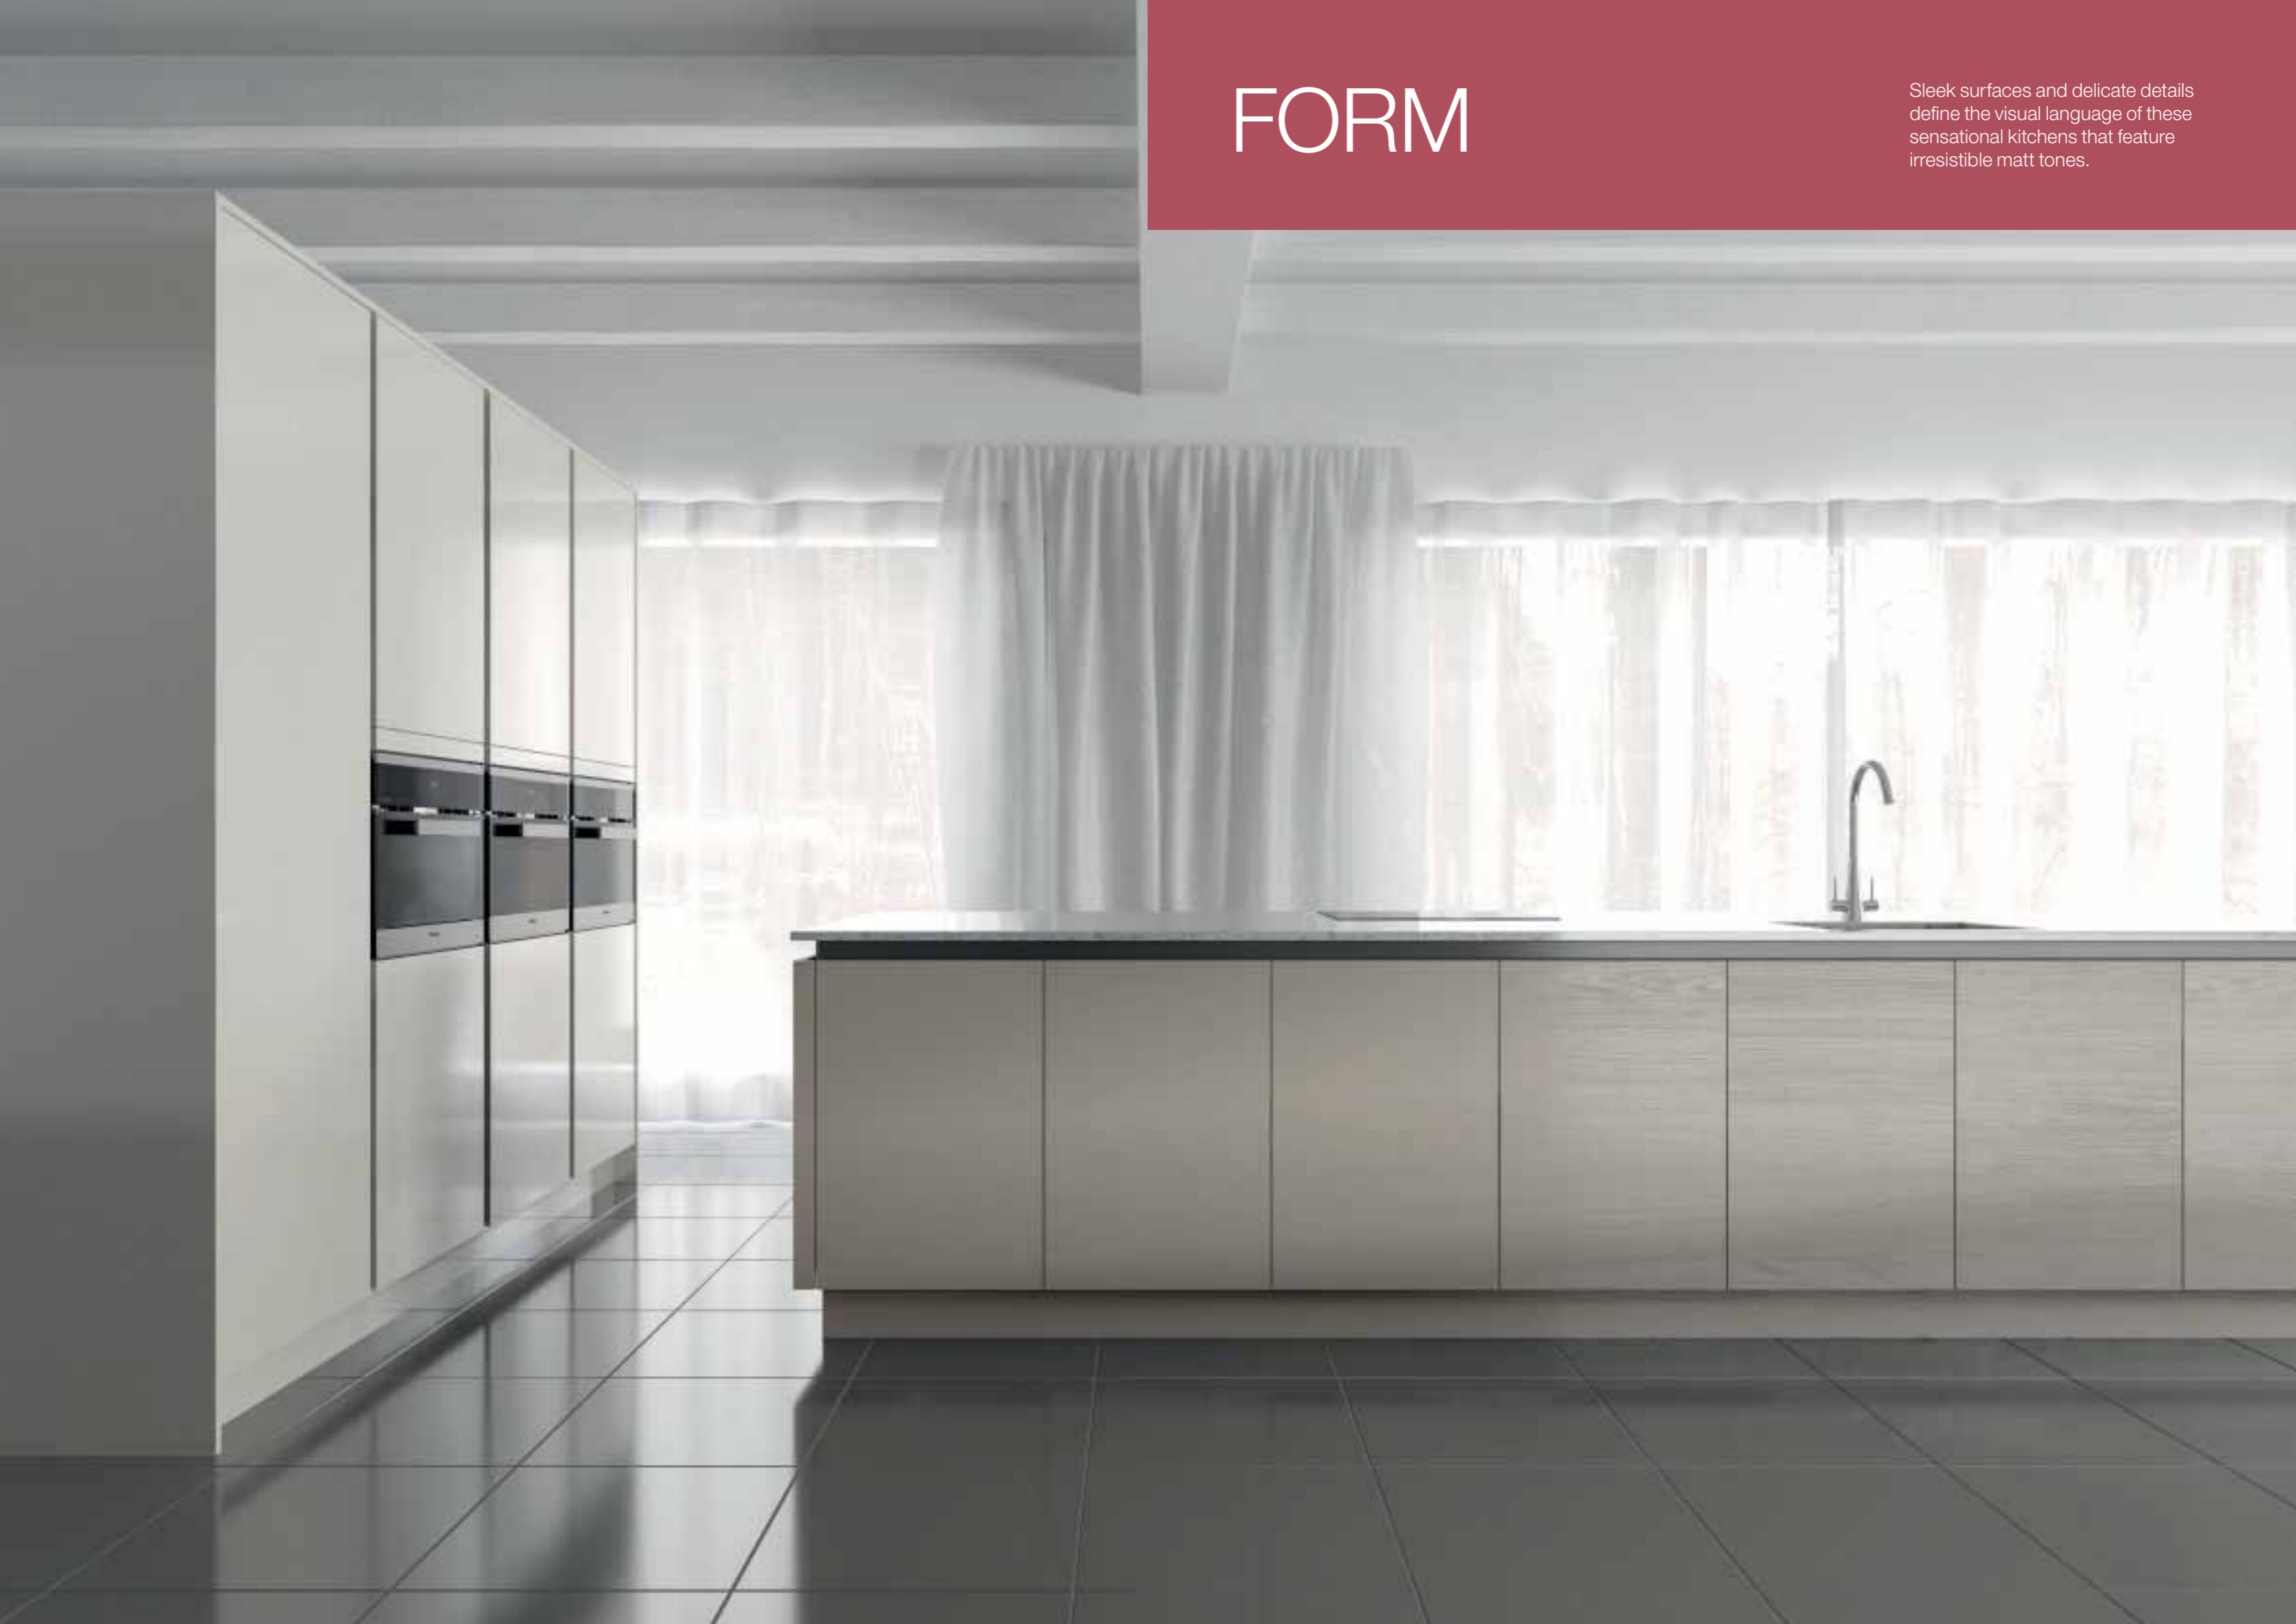

RATIONAL
FUNCTIONAL
& BEAUTIFUL

CLEAN LINES & SUBTLE TONES

The strong earthy tones of *Gloss Basalt* doors create a masterpiece of design with an *Alaska White* quartz work surface.

FORM

Sleek surfaces and delicate details define the visual language of these sensational kitchens that feature irresistible matt tones.