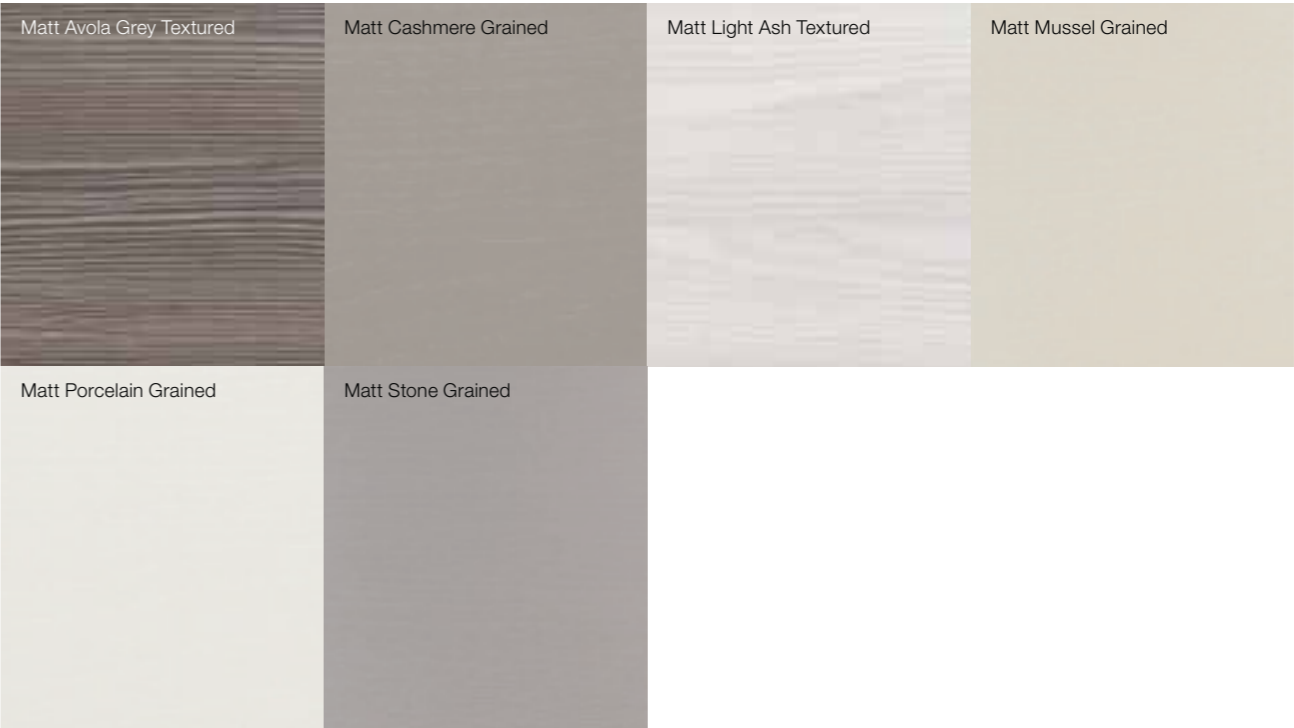

Linear Form Finishes