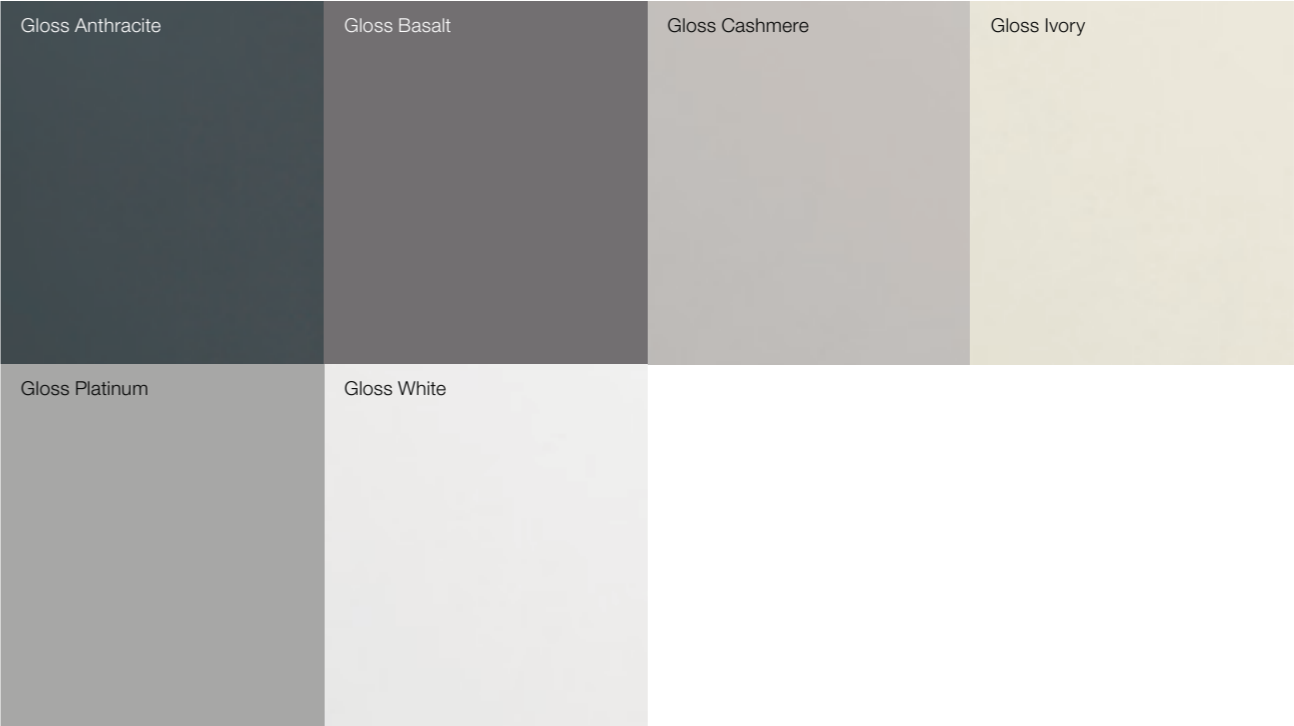

Linear Avant

Linear Avant Paint to Order

Linear Avant paint to order doors have a six week lead time.

Linear Cube Finishes

Linear Ice Finishes

Linear Trend Finishes

Linear Form Finishes

Linear Solid Surface Worktop Finishes