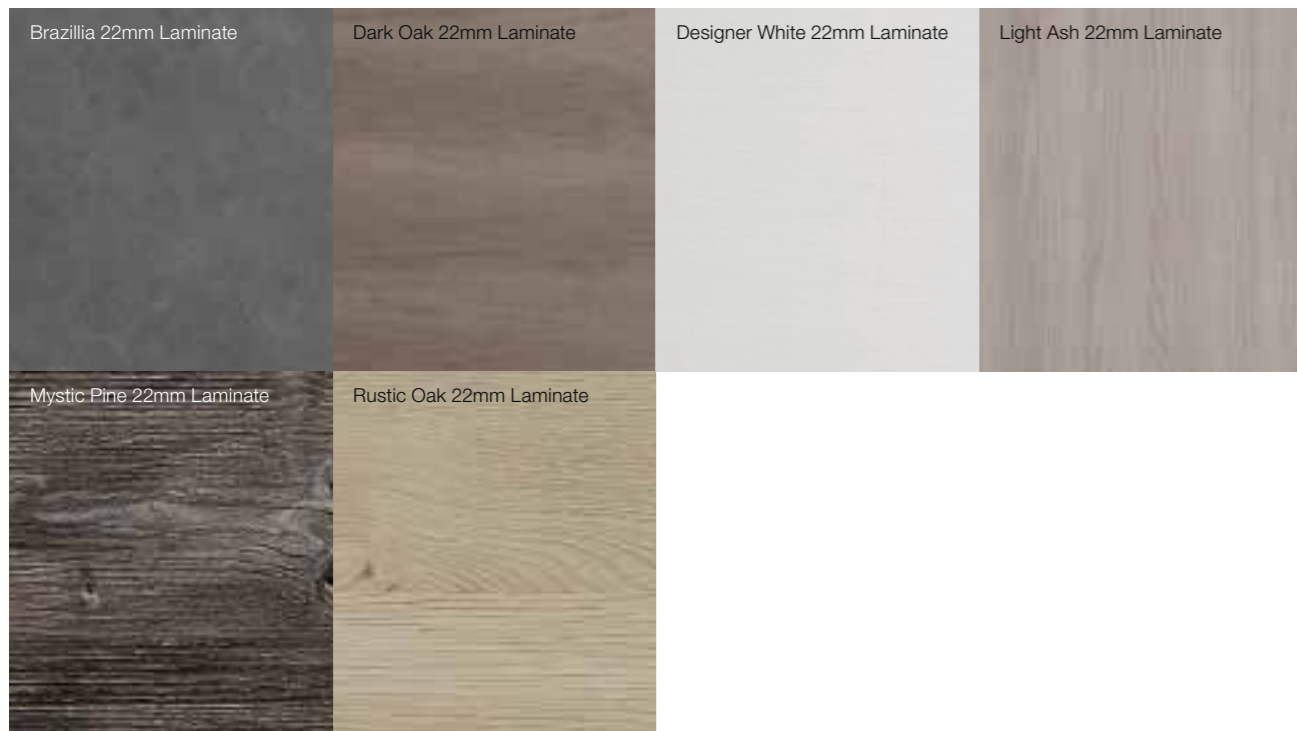

Linear 22mm Laminate Worktop Finishes