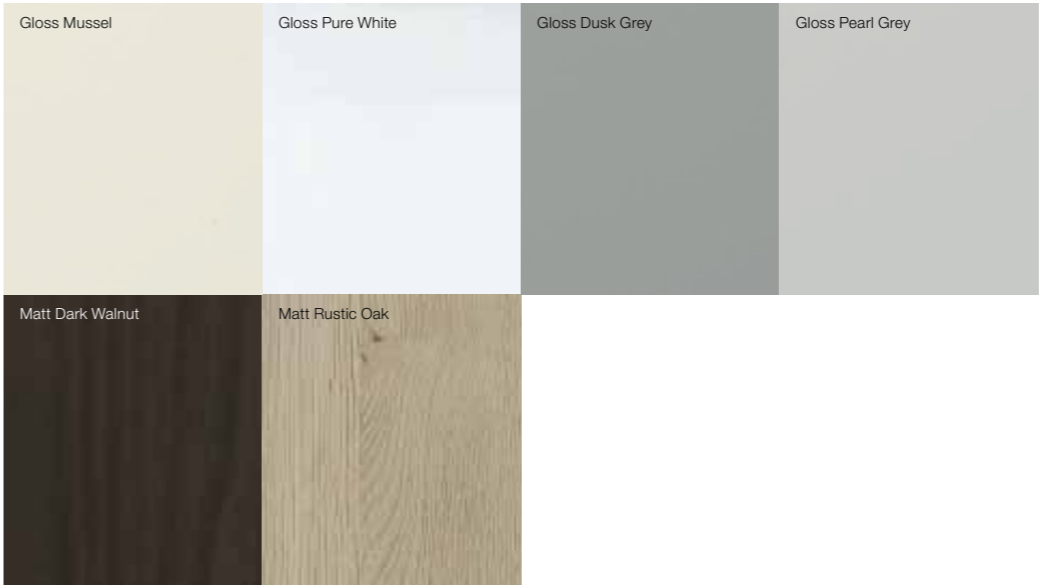

FINISHES

From super matt finishes to exquisite sharks-nose profiled worktops, we've selected a wide range of finishes to perfectly complement the sleek lines of our kitchens. They give you everything you need to accentuate shapes and make the most of the kitchen space.

Linear Avant

Linear Avant Paint to Order