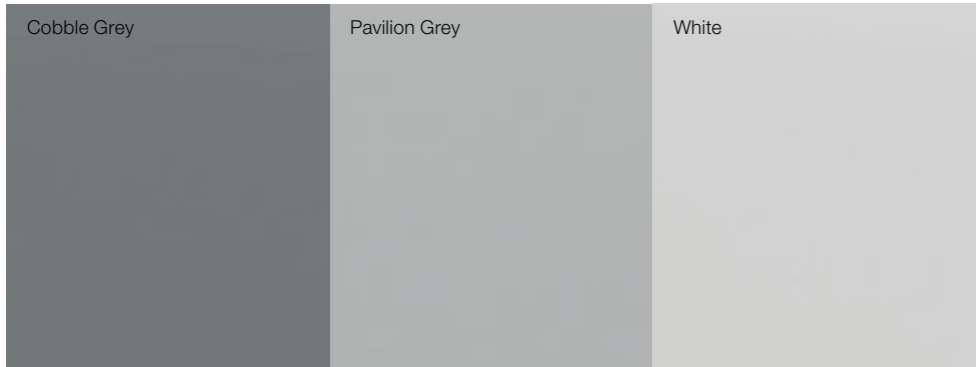

Linear Avant

Linear Avant Paint to Order

Linear Avant paint to order doors have a six week lead time.

Linear Cube Finishes

Linear Ice Finishes

Linear Trend Finishes

Linear Form Finishes

Linear Solid Surface Worktop Finishes