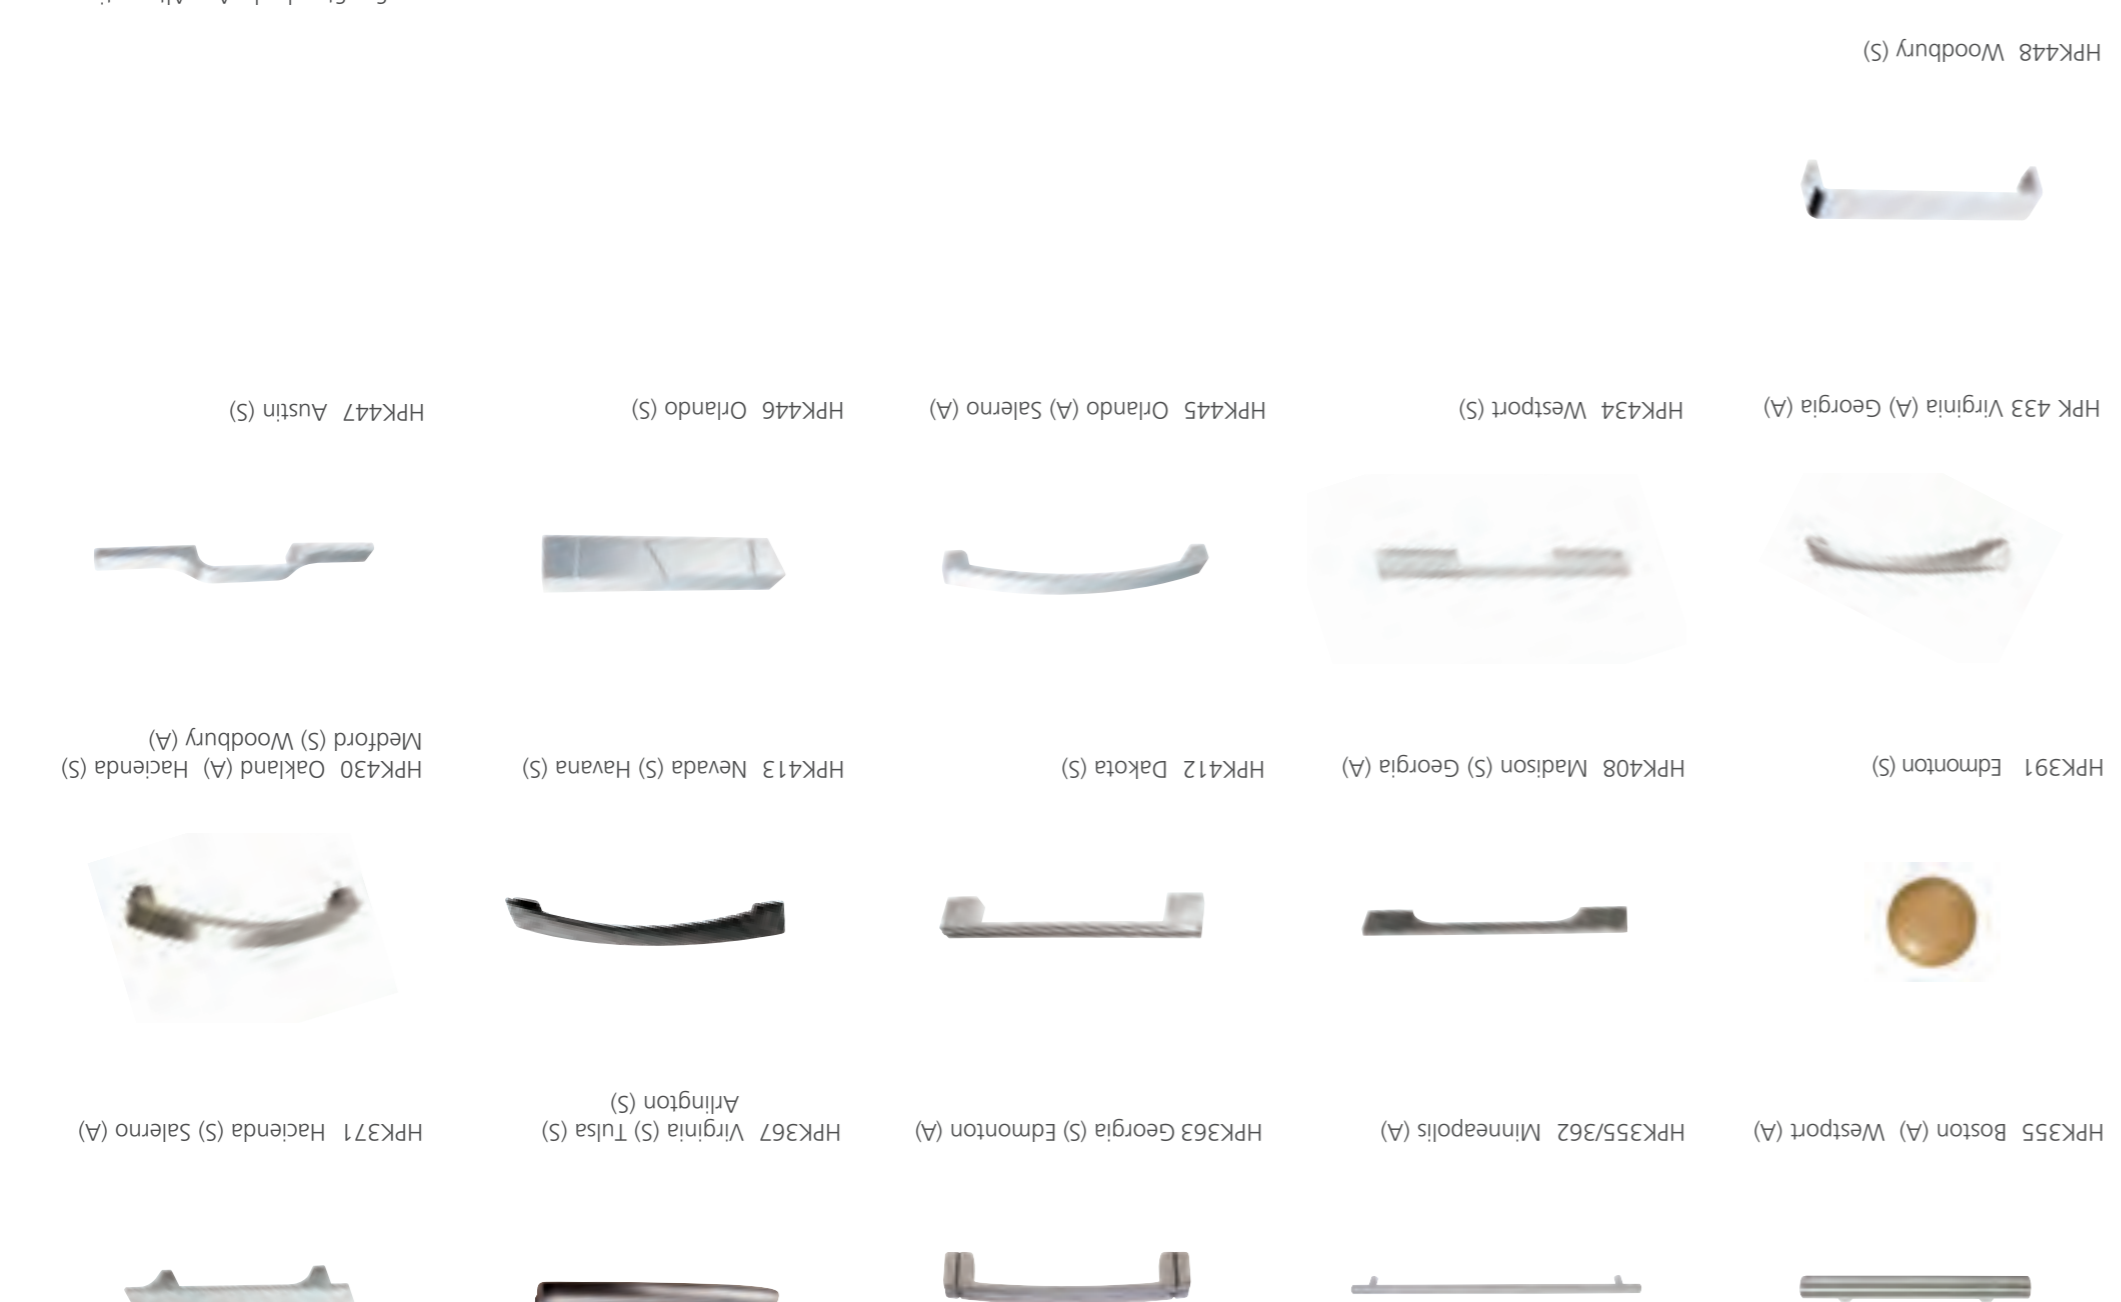

Individual Glazed Doors

Individual Glazed Doors Colour Co-ordinated Cabinets