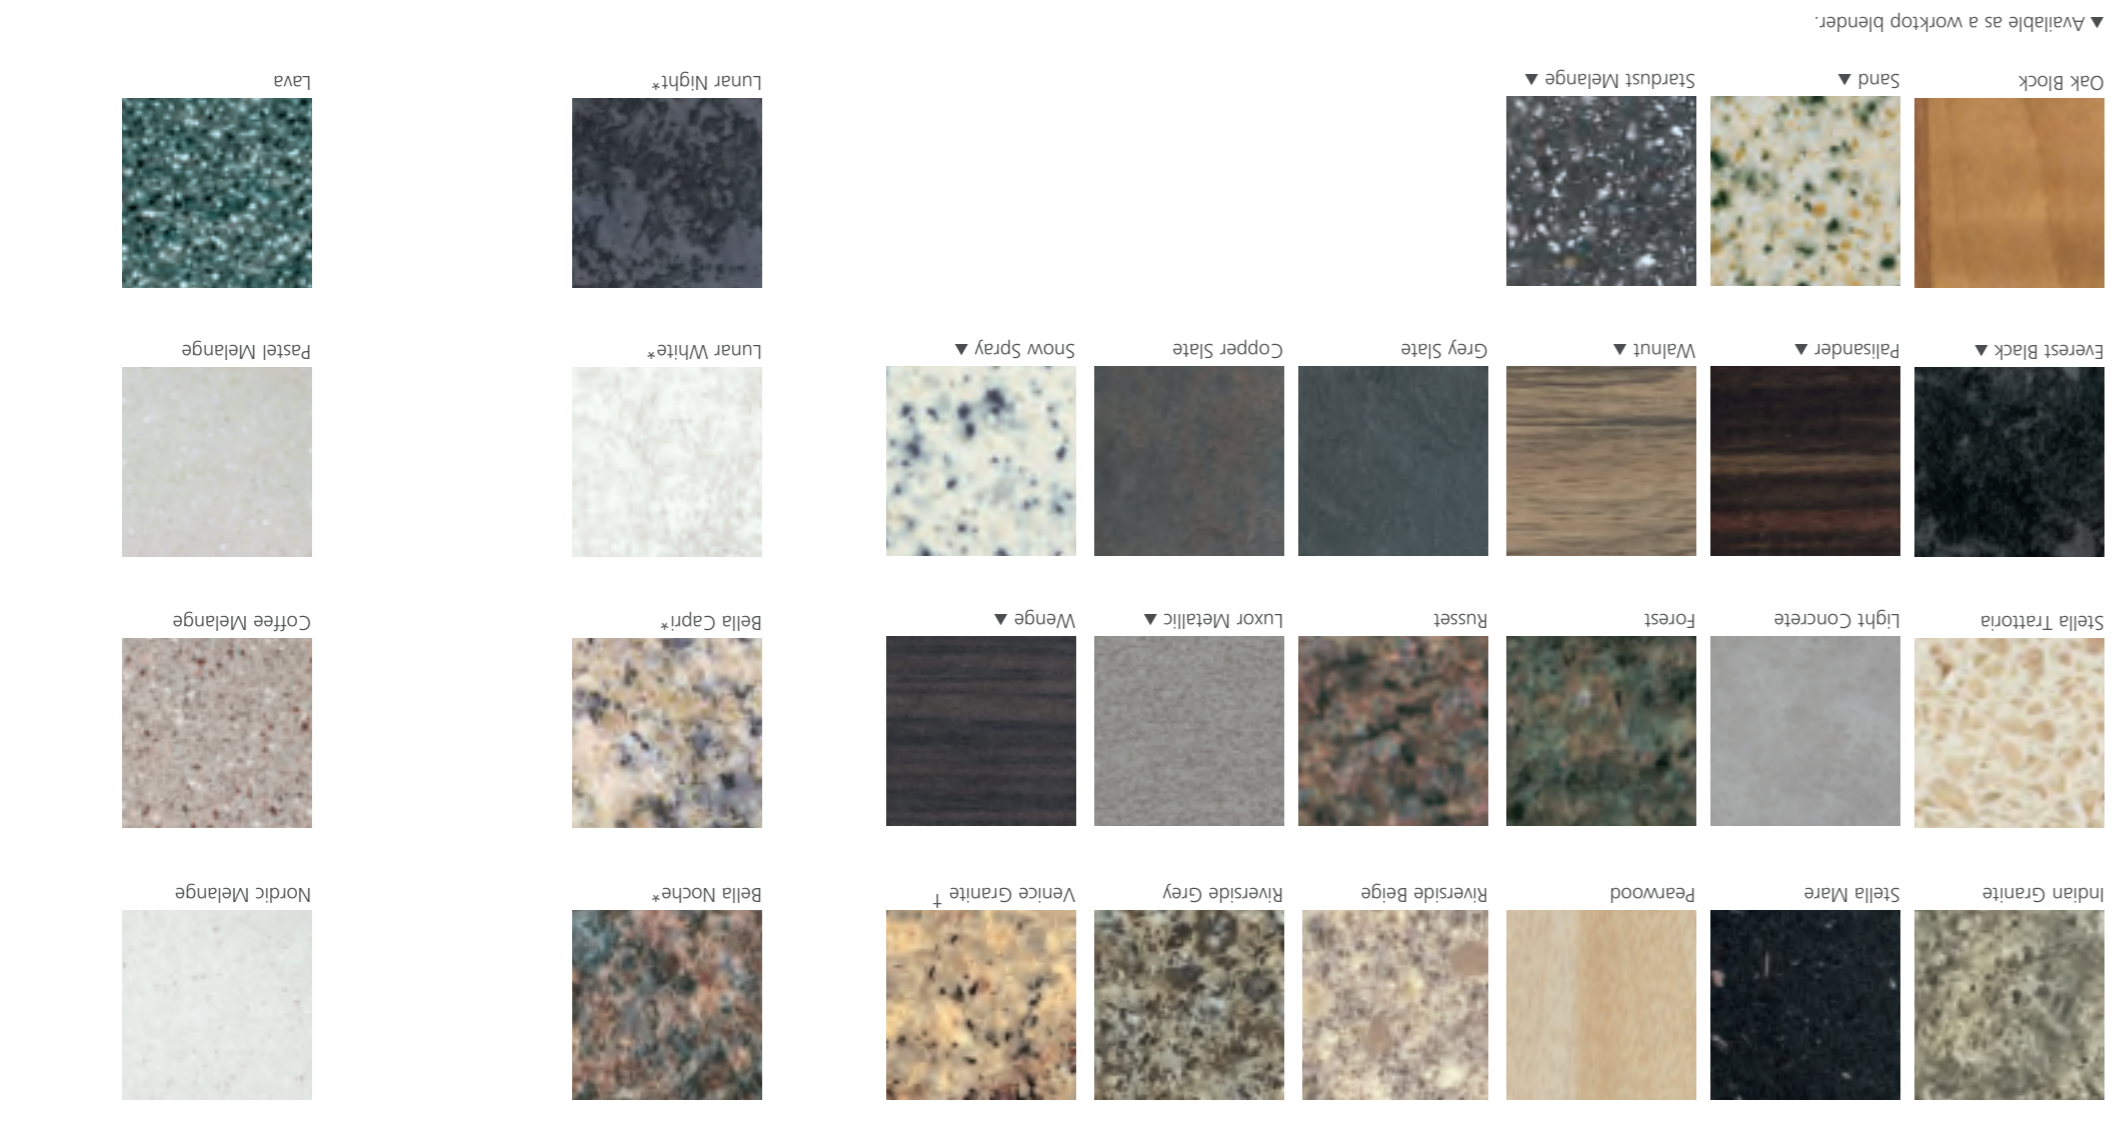

Hi Definition

Earthstone