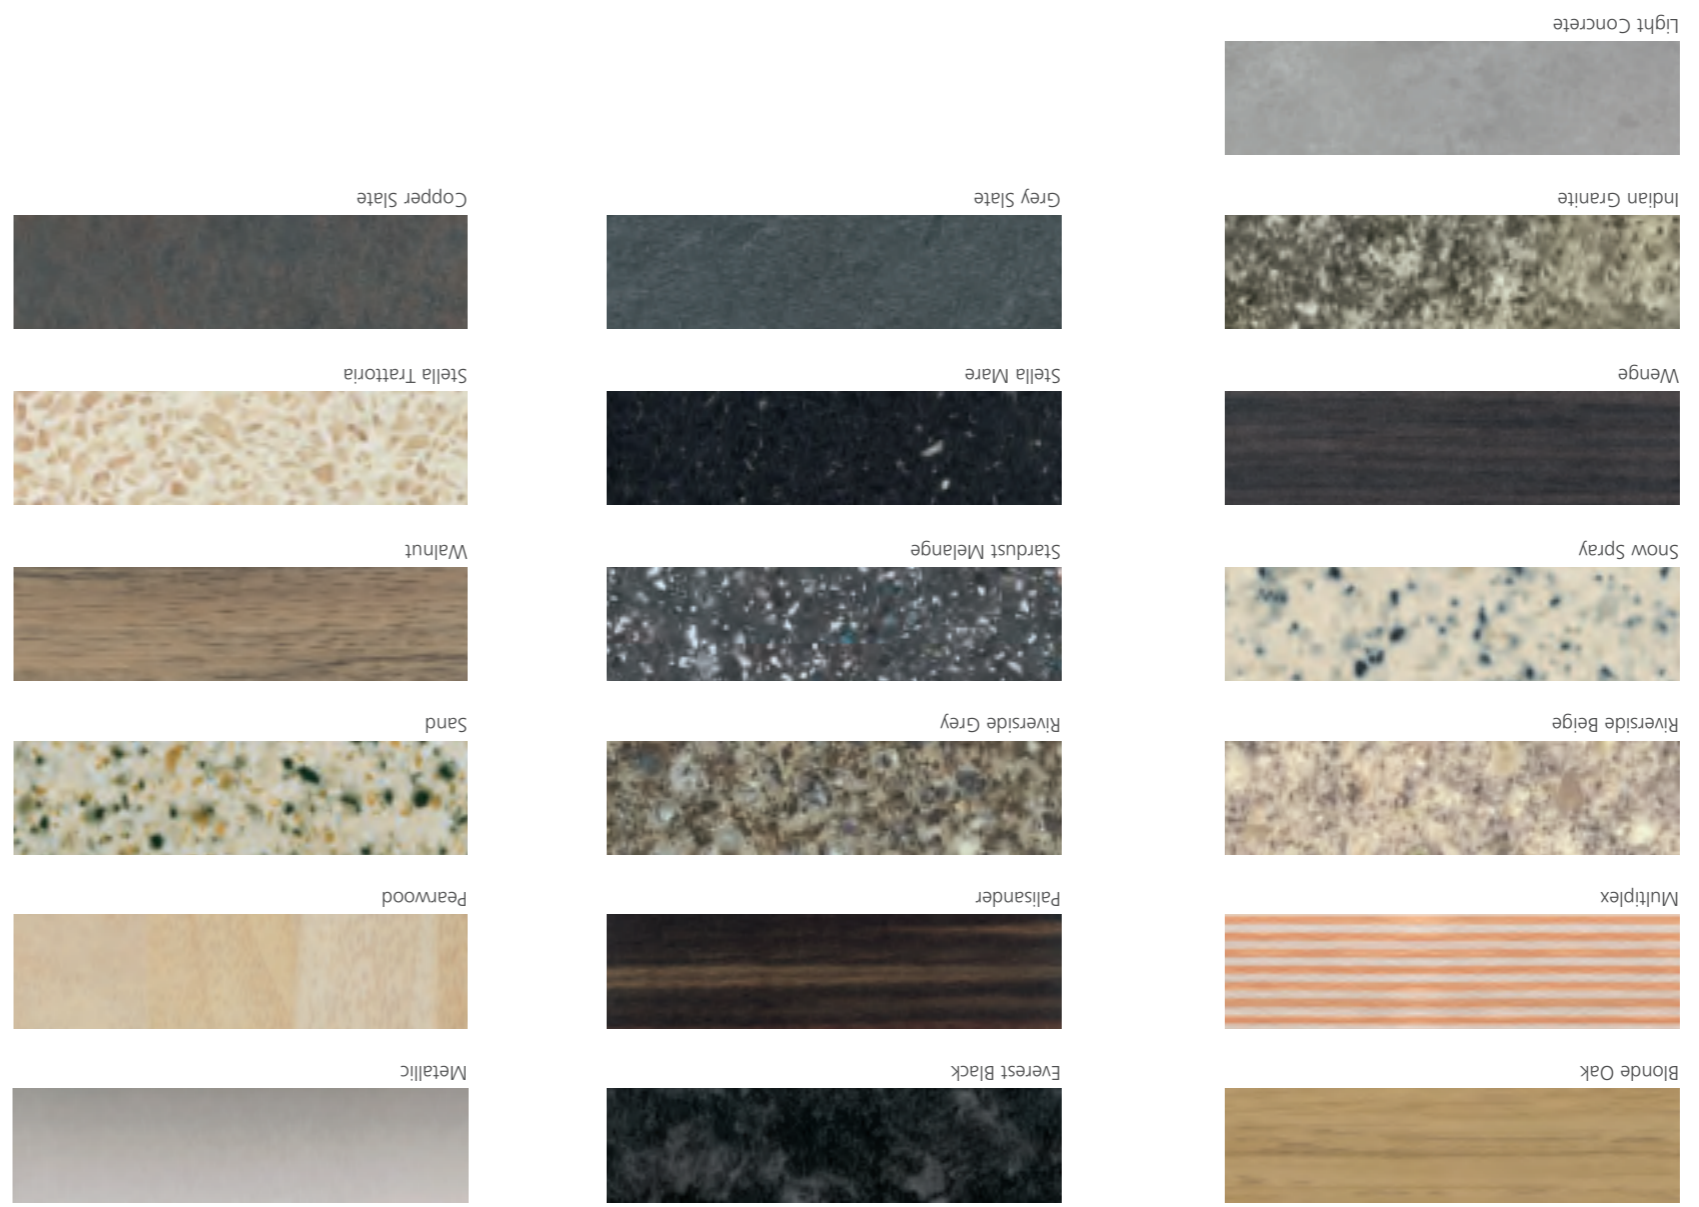

Individual Glazed Doors

We give your home-buyers the freedom to choose. Simple things make a world of difference and help create a truly personalised space.

Individual Glazed Doors

Individual Glazed Doors Colour Co-ordinated Cabinets

All our worktops are available with matching 40mm PVC edging as shown. Multiplex can be used with a worktop finish of your choice.

PVC Edging

Worktops

Hard-wearing and stylish, our laminate specially developed to coordinate with the Symphony kitchen range. Choose from 21 colours and designs, all worktops add the perfect finishing touch.

Hi Definition worktops have been developed in 30mm with a textured surface and a contemporary look and are a great alternative to Corian. Available in 4 colours, they have been designed to give a smooth seamless appearance while being easy to clean and maintain.

Hi Definition

Earthstone

Accent Doors

Stainless Steel
Accent door for all contemporary ranges
Description: MDF door wrapped with Stainless Steel
Cabinet colour: Range specific
Handle: Stainless Steel long chunky bar handle (HPK355-362)

Koncept Range Selector

Kitchens for Living