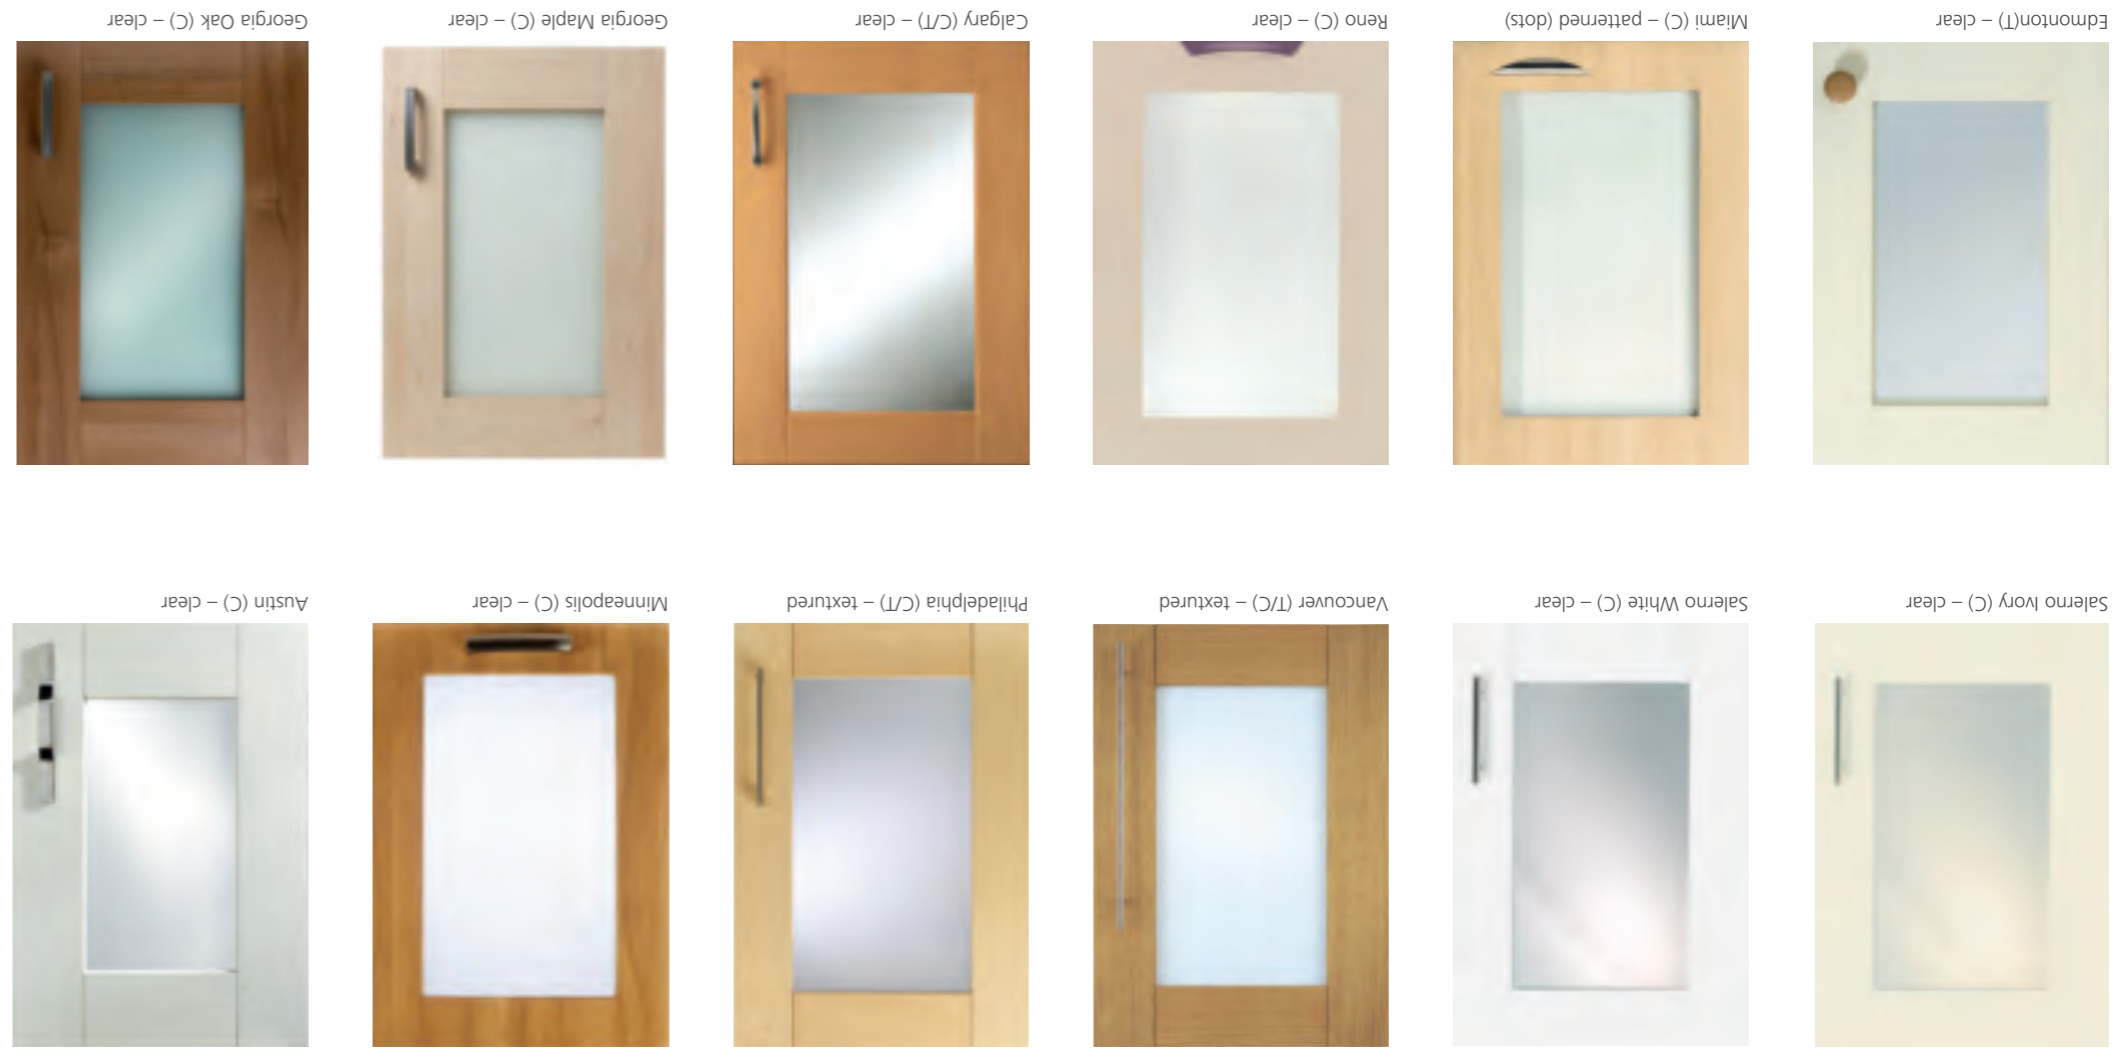

Individual Glazed Doors