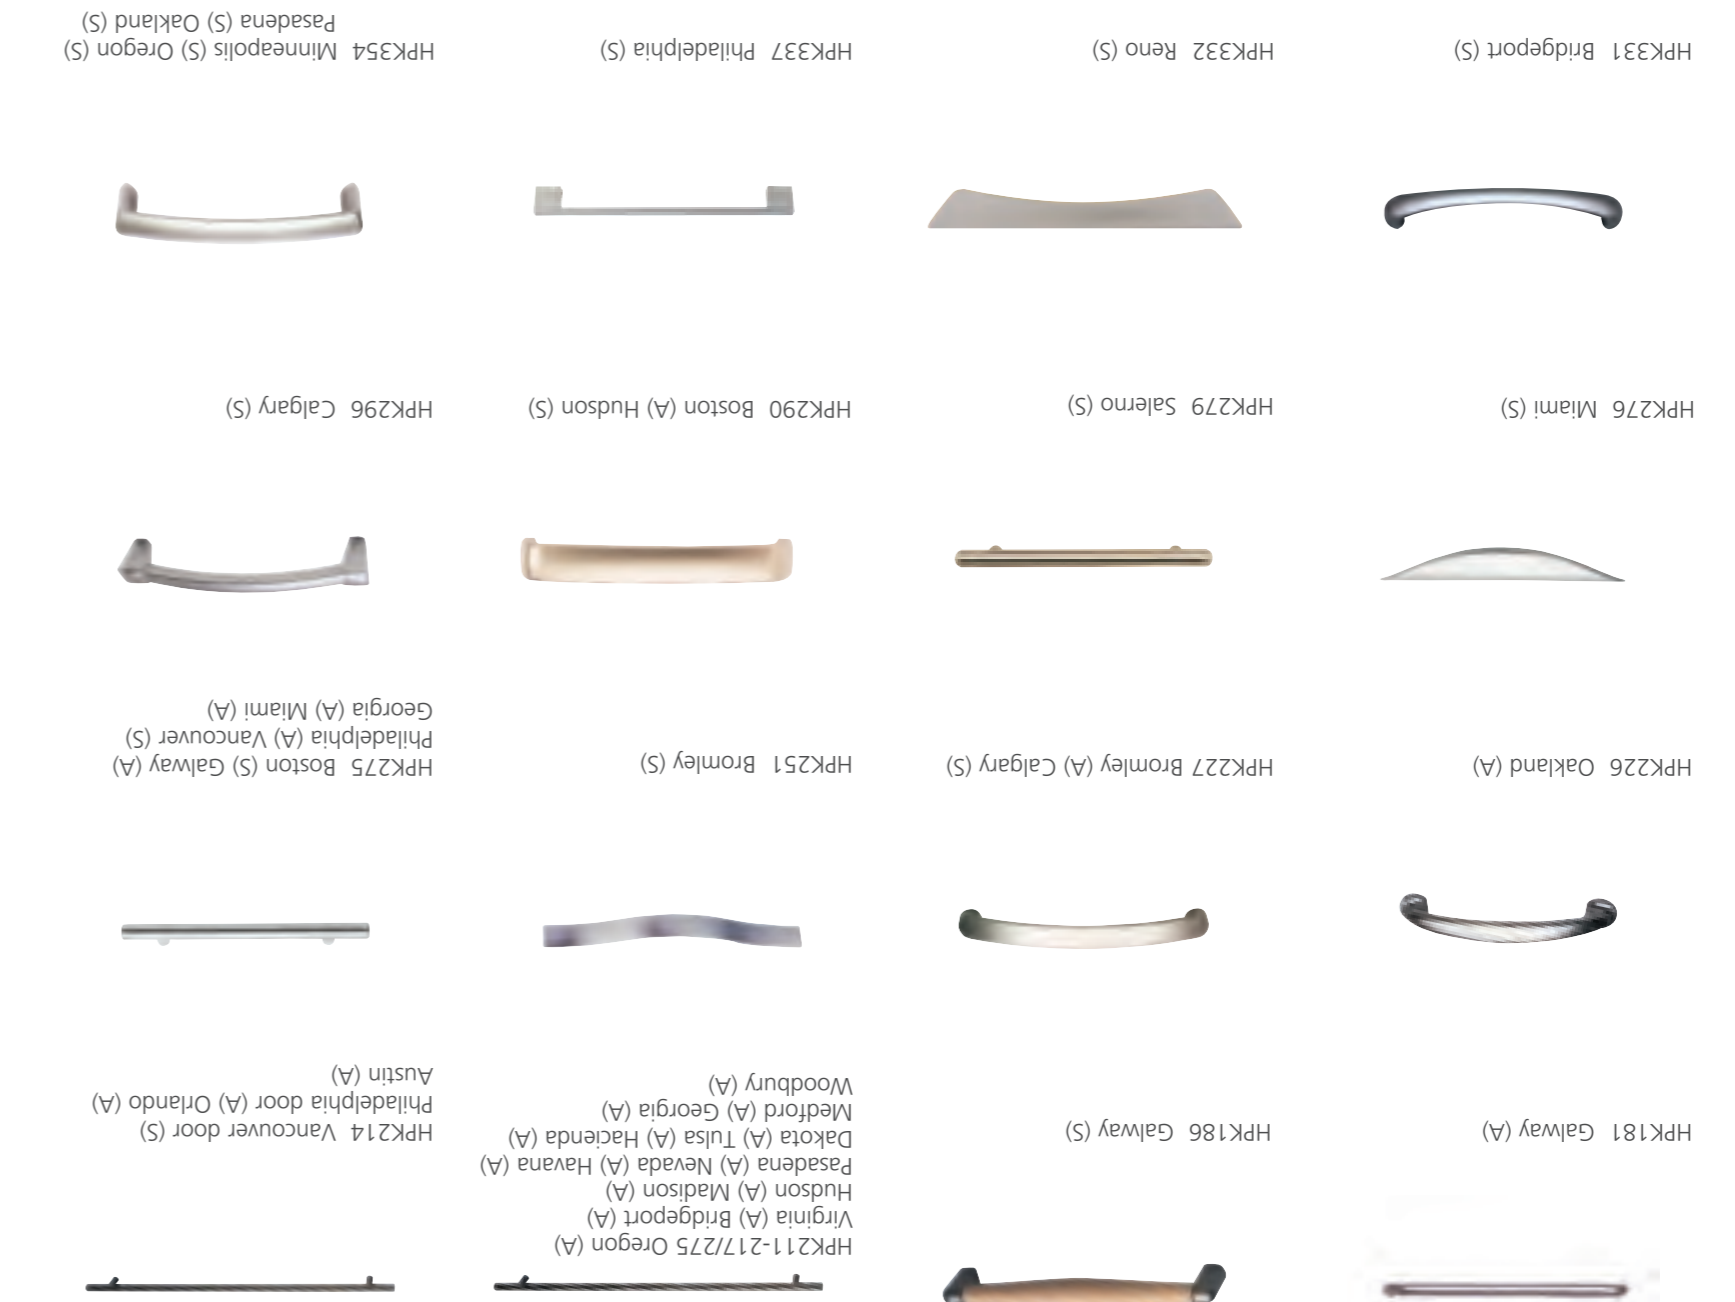

Individual Glazed Doors

Individual Glazed Doors Colour Co-ordinated Cabinets