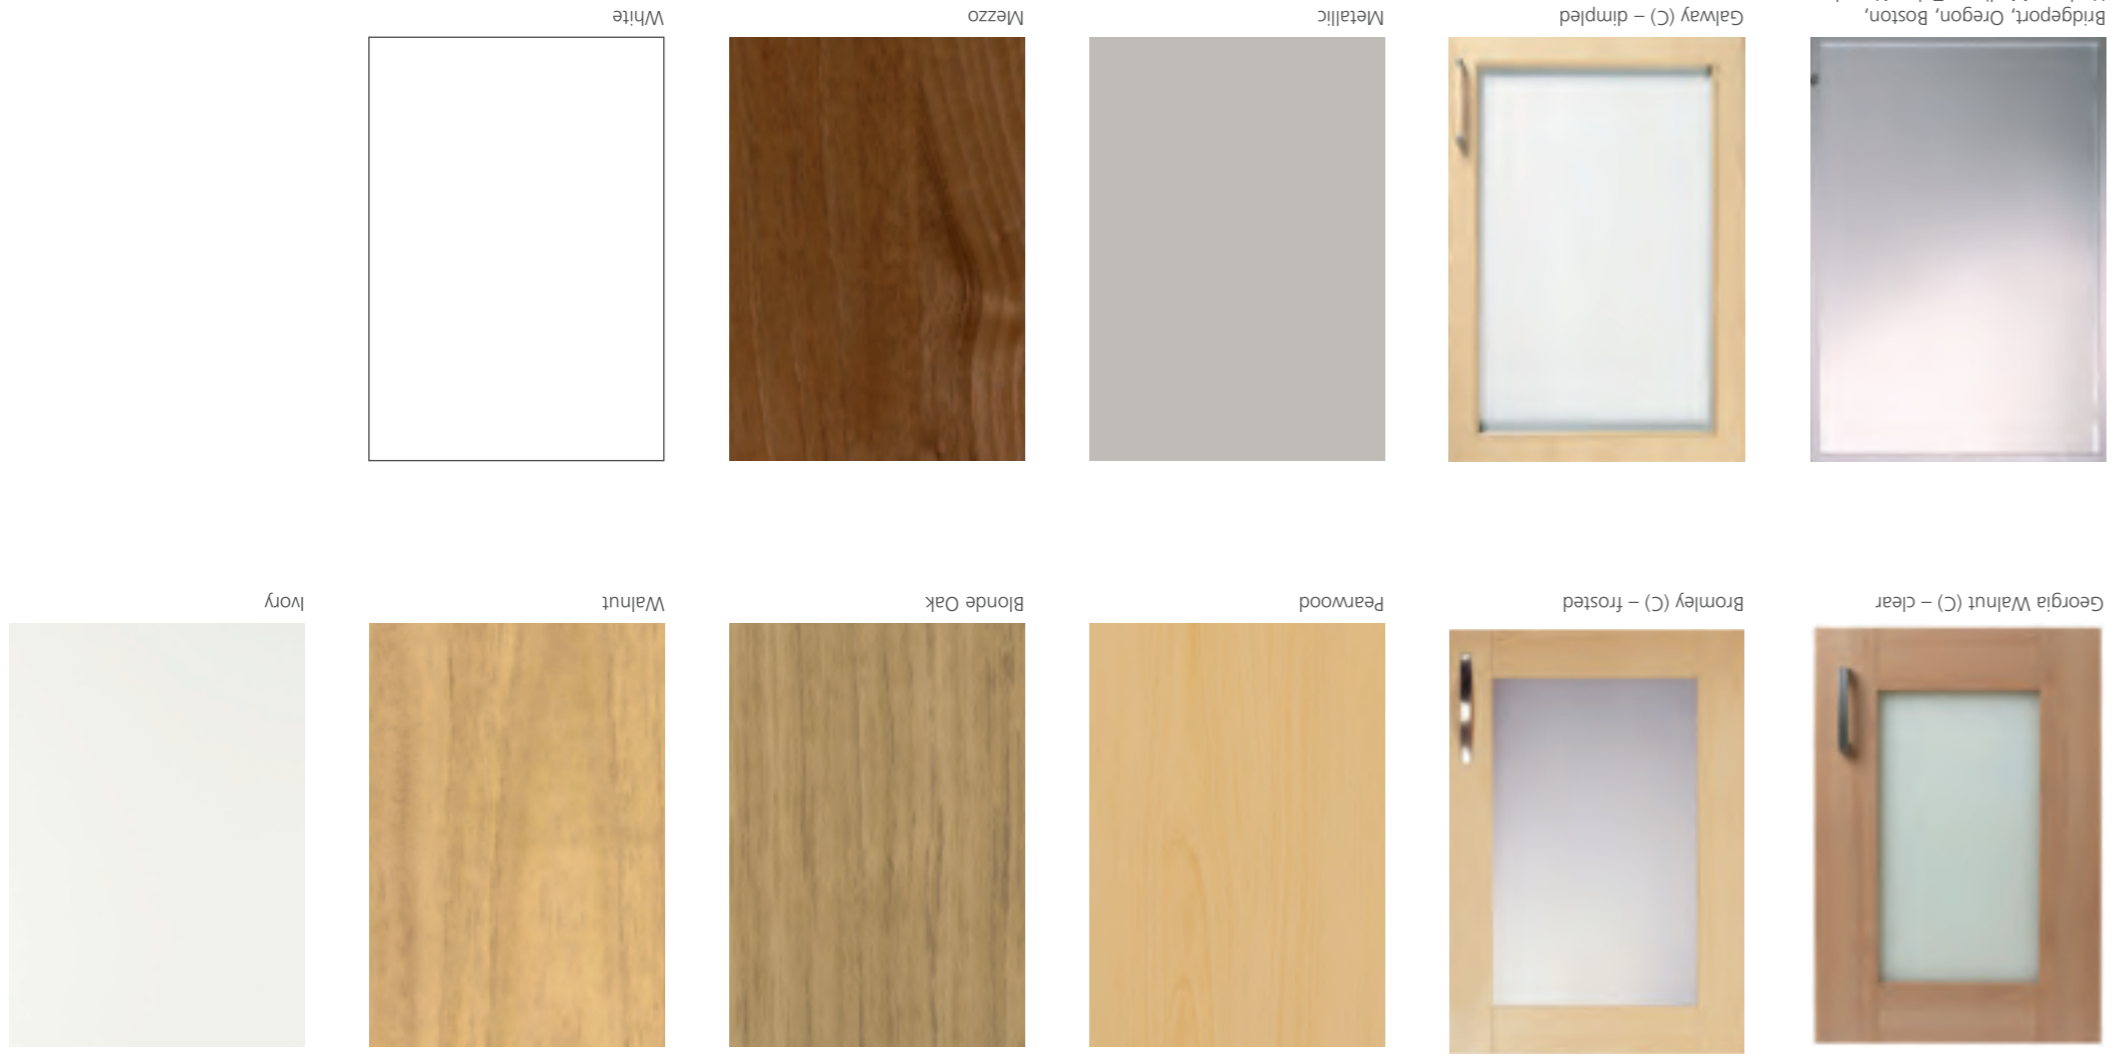

Individual Glazed Doors

Individual Glazed Doors Colour Co-ordinated Cabinets