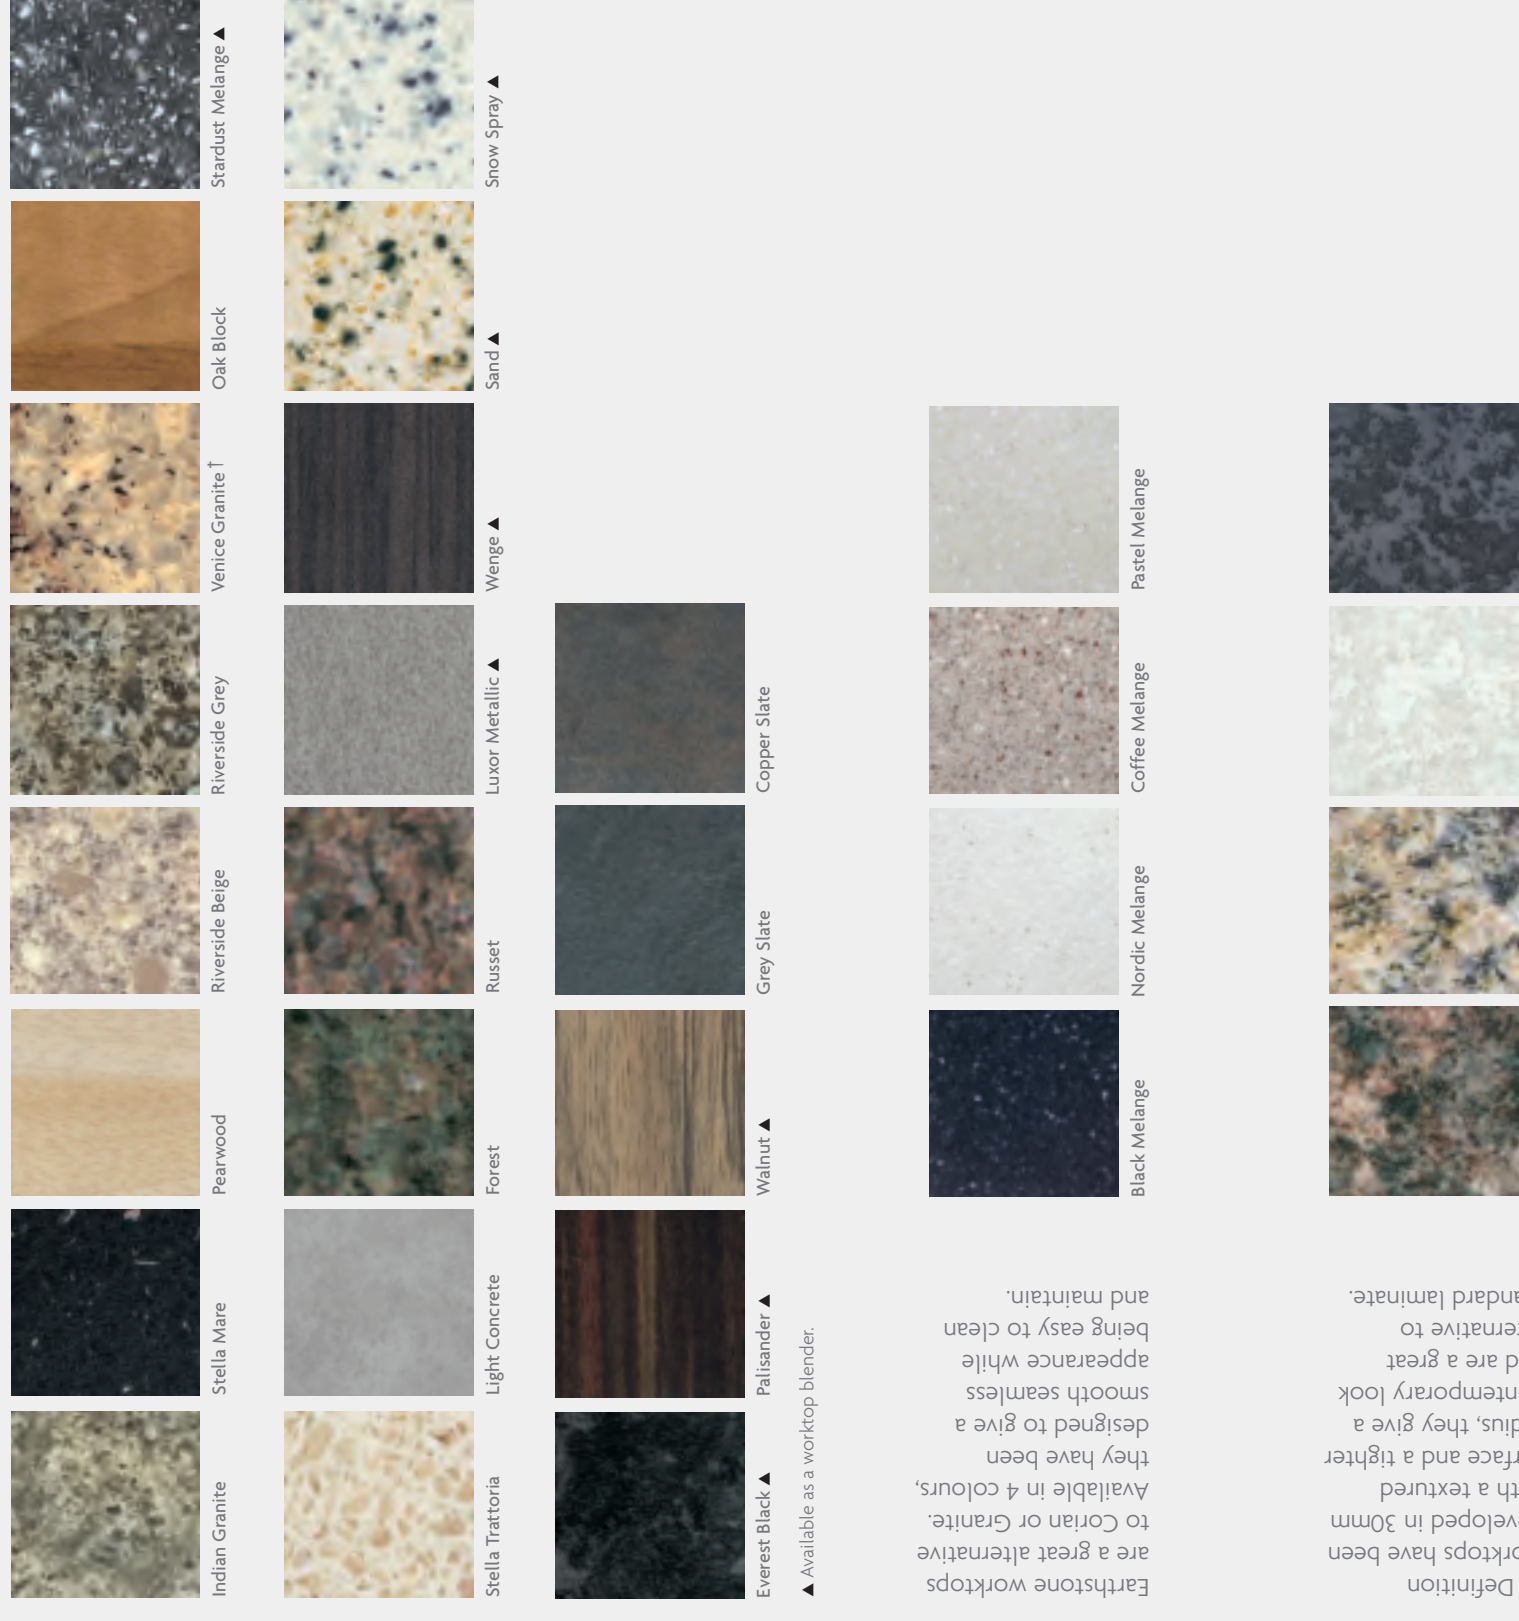

Worktops

Earthstone

Hi Definition

Individual Glazed Doors