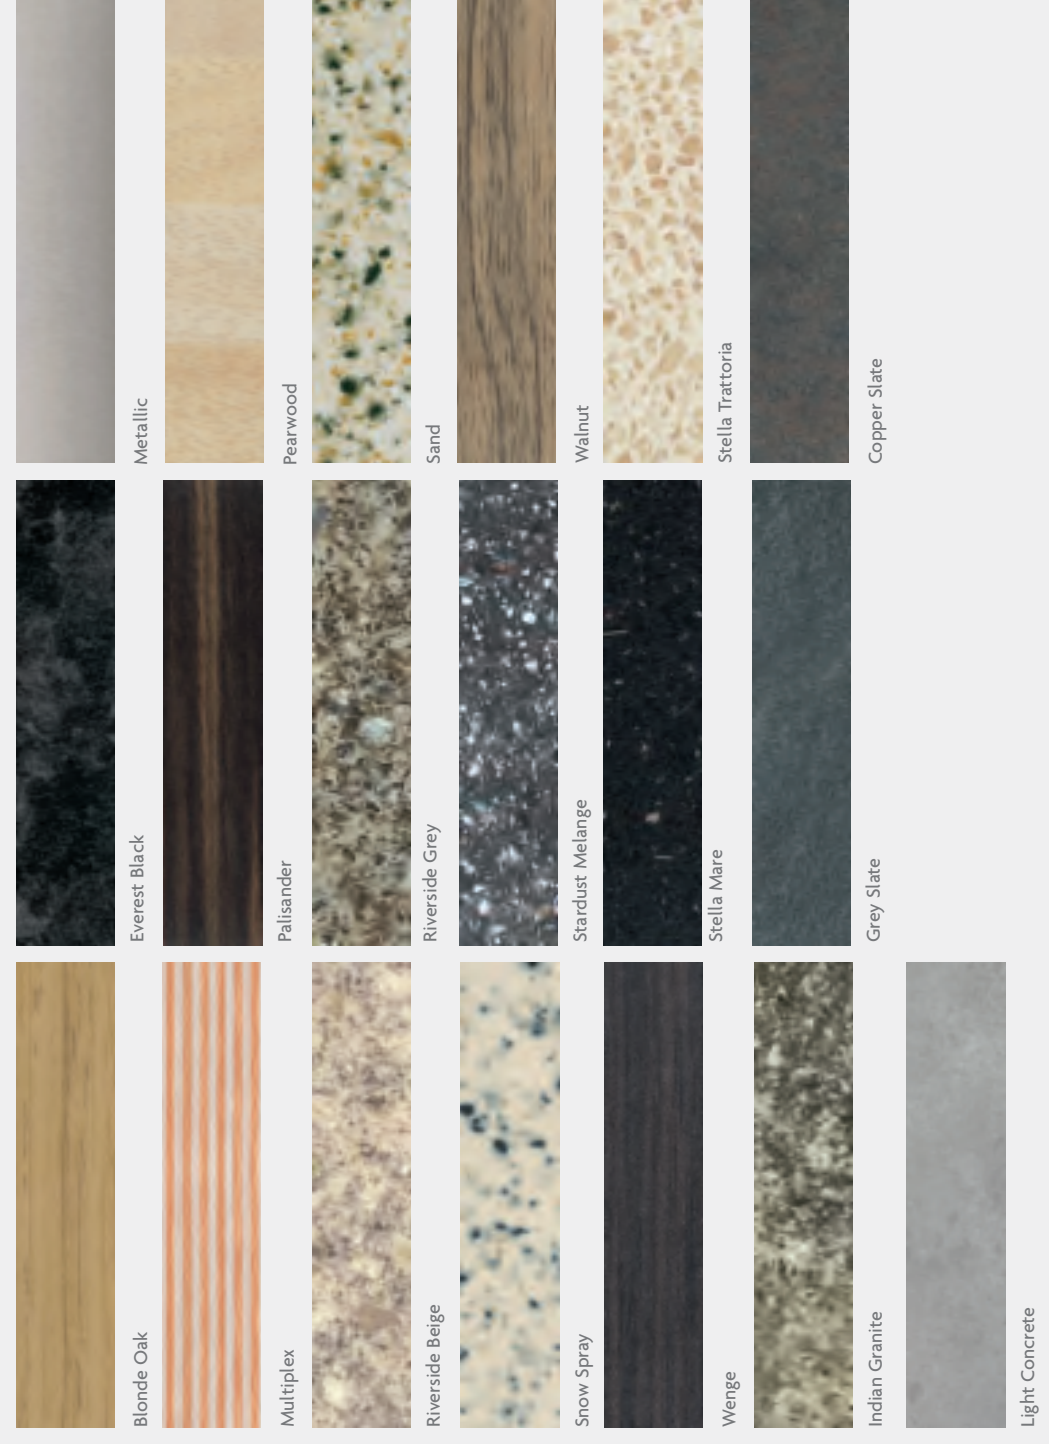

PVC Edging

All our worktops are available with matching 40mm PVC edging as shown. Multiplex can be used with a worktop finish of your choice.