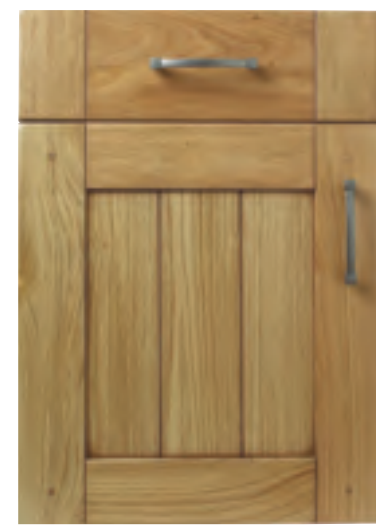

Aspen (T)

Cabinet Exterior	Handle / Trim	Code
Blonde oak (R)	Pepper square 'D' handle (HPK334)	(S) LPW